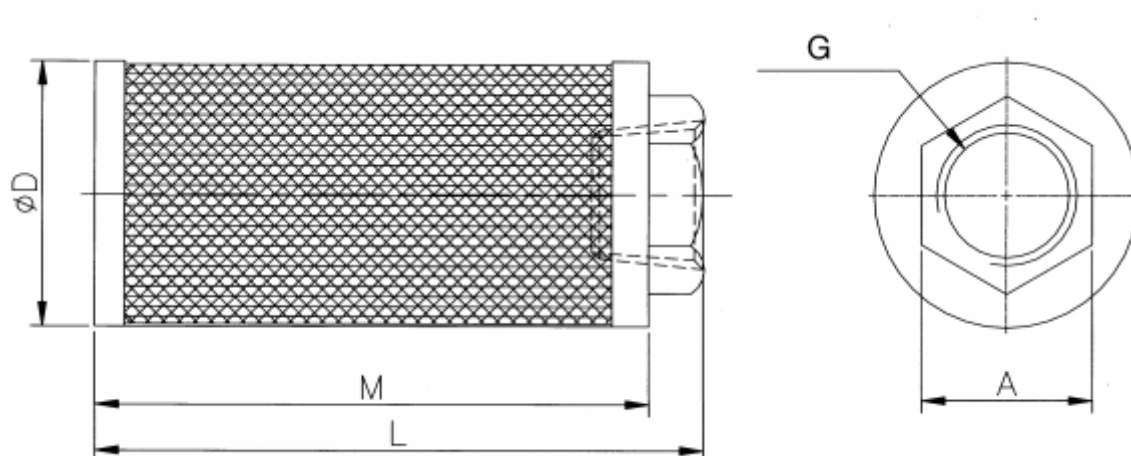

# Data Sheet

Article number: 27590008

Description: Inlet air filter MF-8 1"  
KB-1..

## Measures

A	= 42
D	= 58
G (Thread)	= PT-1"
L	= 170
M	= 155
Mesh	= 100
Model	= KB-1...